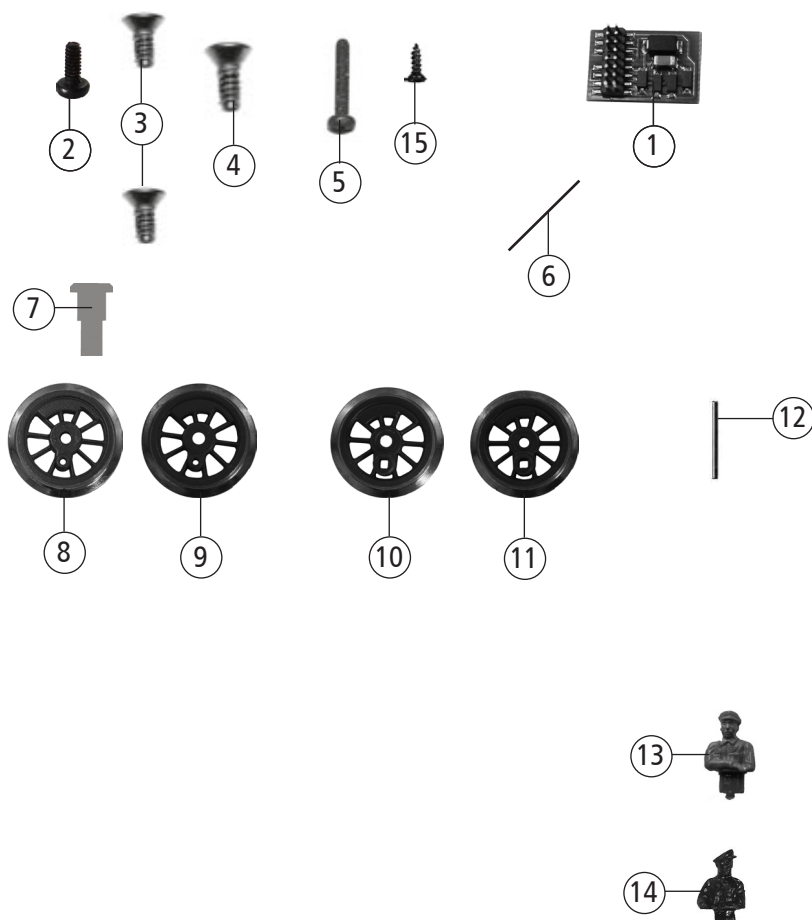

7100048		K.Bay.Sts.B.	FREIDA	≡
7110048		🔊		
Pos. Nr. Pos. no.	Beschreibung Description	Art.-Nr. Art. no.	Preisgruppe Price bracket	
1	Brückenstecker PLUX-16 Jumper	129630	10	
2	GF-Schraube M1,6x4 mm Self-cutting metric screw	114850	3	
3	SK-Schraube M2x4 mm Countersunk metric screw	115541	3	
4	SK-Schraube M2x5 mm Countersunk metric screw	115205	3	
5	GF-Schraube M2x12 mm Self-cutting metric screw	114944	3	
6	Richtfeder Straightening spring	76402800	1	
7	Niet Rivet	146795	3	
8	Kuppelrad Coupled wheel	51451100	7	
9	Kuppelrad Coupled wheel	51451200	7	
10	Treibrad Driving wheel	51451300	8	
11	Treibrad Driving wheel	51451400	8	
12	Achse Axle	130683	4	
13	Heizer Stoker	89725	6	
14	Lokführer Train driver	89724	6	
15	SK-Schraube Countersunk metric screw	00702904	1